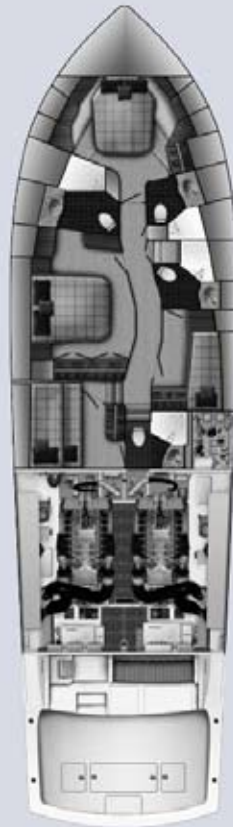

68' Convertible

**VIKING YACHTS
ONE YEAR LIMITED
WARRANTY**

Viking provides a 12 month limited warranty to the original purchaser. Certain restrictions apply. Ask your dealer for a copy.

Route 9 "On the Bass River"
New Gretna, NJ 08224

(609) 296-6000
(609) 296-3956 Fax

www.VikingYachts.com

**Standard
Layout**

**Standard 4
Stateroom Layout**

**Crossover
Berths Forward**

Enclosed Bridge

Open Bridge