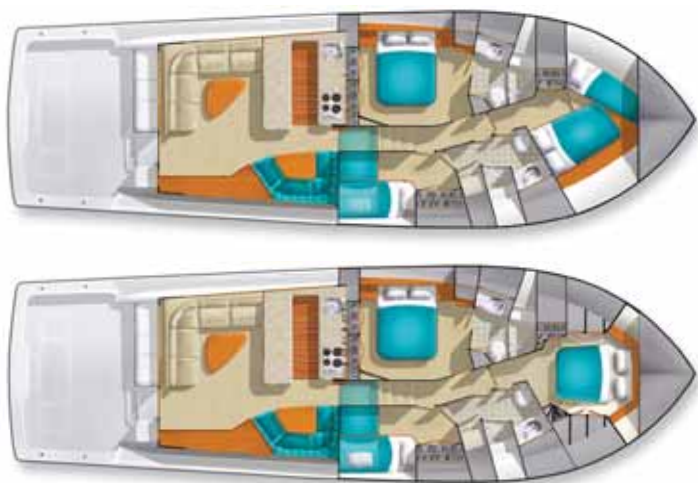

distinctive

COMMITMENT TO EXCELLENCE

The flying bridge provides superb visibility and impressive stowage for custom electronics. Power-assisted hydraulic steering responds with a touch. The engine room is a work of engineering art. Engines are mounted on powder-coated structural-steel web-frame beams, which hang on dedicated transverse bulkheads to insure drive-train alignment for a seamless transfer of power and to isolate vibration for smooth operation. A range of power choices delivers mid-30 knot cruise speeds to over 40 knots depending upon load, engines and sea conditions.

We cordially invite you to contact your Viking Yacht dealer and arrange a sea trial and a visit to our 550,000 square-foot modern facility on the beautiful Bass River near Atlantic City, NJ.

56 Convertible Specifications

Length, Overall (L.O.A.)	57 ft. 6 in.	(17.53 m)
Beam	18 ft. 2 in.	(5.53 m)
Draft	4 ft. 10 in.	(1.47 m)
Displ. (wet)*	79,326 lbs.	(35,981 k)
Fuel	1,500 gals.	(5,681 l)
Water	240 gals.	(908 l)
Cockpit	157 sq. ft.	

*average weight

responsive