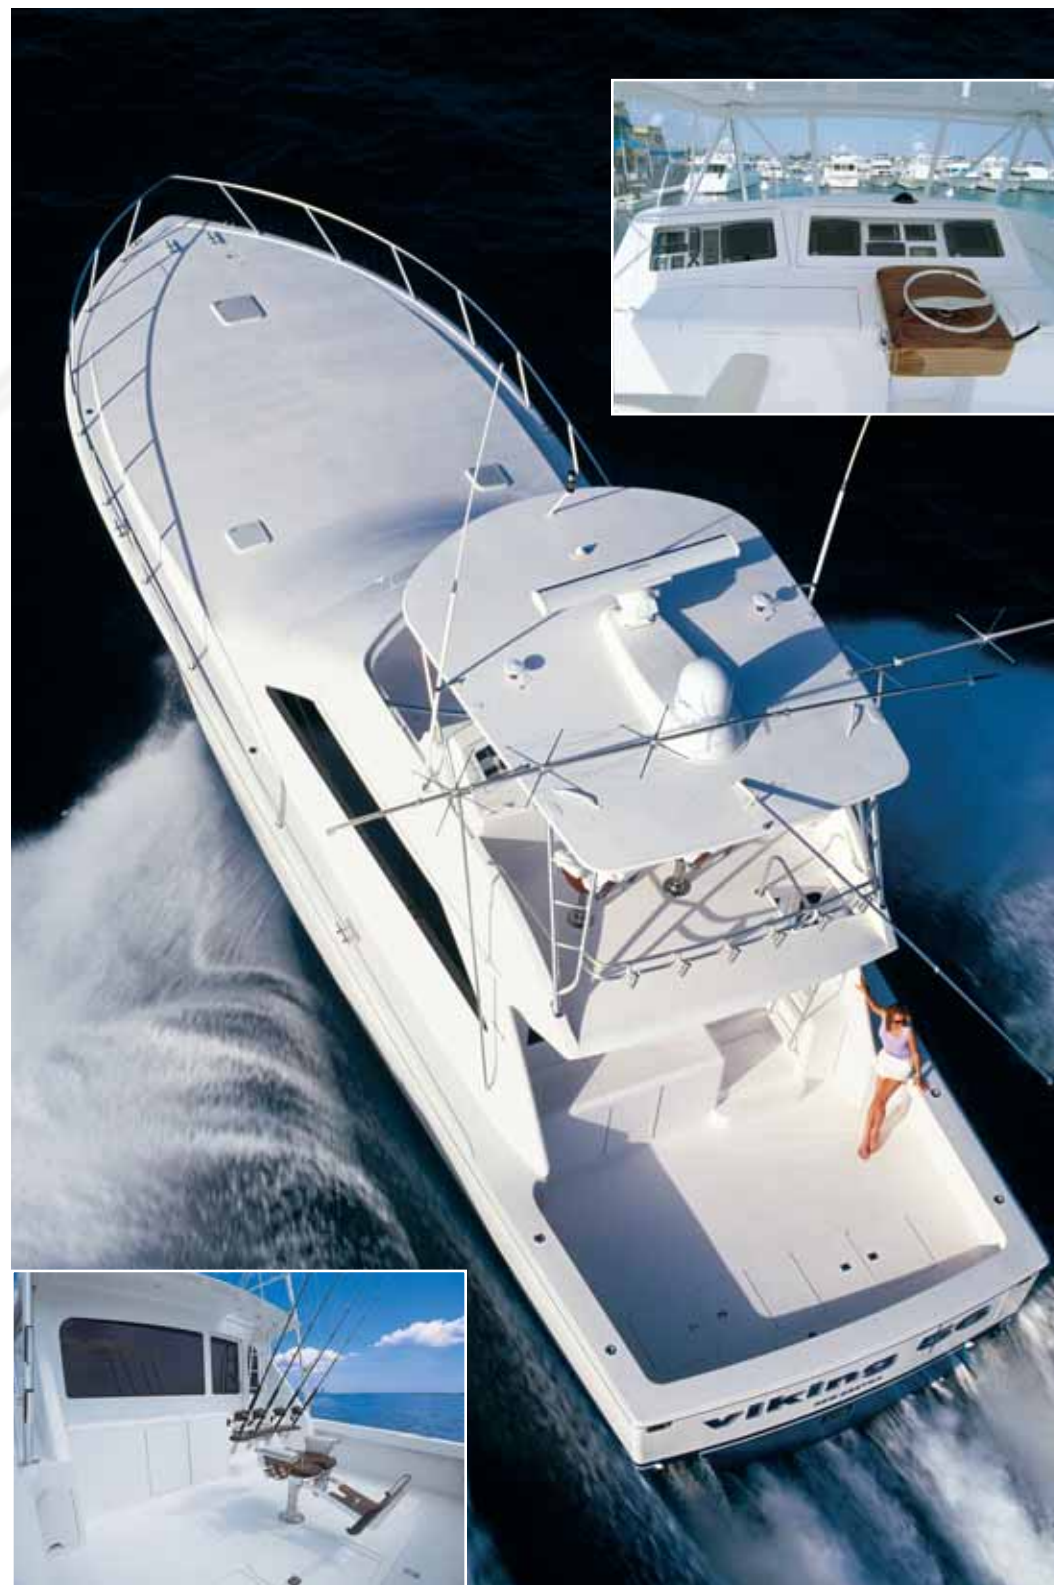

distinctive

COMMITMENT TO EXCELLENCE

The flying bridge provides superb visibility and impressive stowage for custom electronics. Power-assisted hydraulic steering responds with a touch. The engine room is a work of engineering art. Engines are mounted on powder-coated structural-steel web-frame beams, which hang on dedicated transverse bulkheads to insure drive-train alignment for a seamless transfer of power and to isolate vibration for smooth operation. A range of power choices delivers mid-30 knot cruise speeds to over 40 knots depending upon load, engines and sea conditions.

We cordially invite you to contact your Viking Yacht dealer and arrange a sea trial and a visit to our 550,000 square-foot modern facility on the beautiful Bass River near Atlantic City, NJ.

56 Convertible Specifications

Length, Overall (L.O.A.)	57 ft. 6 in.	(17.53 m)
Beam	18 ft. 2 in.	(5.53 m)
Draft	4 ft. 10 in.	(1.47 m)
Displ. (wet)*	79,326 lbs.	(35,981 k)
Fuel	1,500 gals.	(5,681 l)
Water	240 gals.	(908 l)
Cockpit	157 sq. ft.	

*average weight

responsive